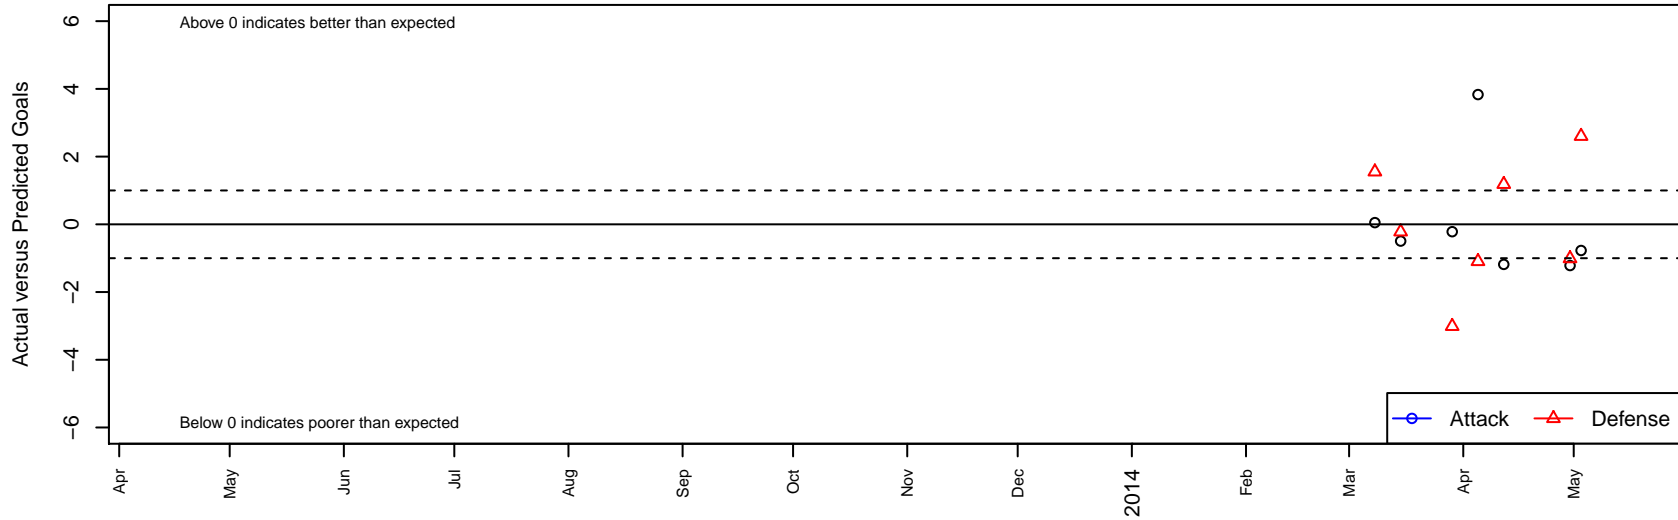

# Idaho Rush Nero B98

Idaho Rush Soccer

Boise, ID

B98 total strength=1184

attack=5.39 defense=2.66

fall league = Spr Idaho D3 U15/16 Division 2 U

alt names used:

Venues played:

## Idaho Rush Nero B98

Dots are actual minus expected GF (blue circles) and GA (red triangles).  
Blue line is smoothed change in attack strength. Red is smoothed change in defense strength.

	<b>date</b>	<b>home</b>		<b>away</b>		<b>venue</b>	<b>pred.home</b>	<b>pred.away</b>
27095	2014-05-03	Idaho Torrent B98	2	Idaho Rush Nero B98	0	Spr Idaho D3 U15/16 Division 2 U16	4.60	0.77
27052	2014-04-30	Idaho Rush Nero B98	0	FC Nova SuperNova Black B98	4	Spr Idaho D3 U15/16 Division 2 U16	1.22	2.99
26217	2014-04-12	Sawtooth United B97	2	Idaho Rush Nero B98	0	Spr Idaho D3 U15/16 Division 2 U16	3.18	1.18
25792	2014-04-05	Idaho Rush Nero B98	8	Real Middleton Rebels B97	2	Spr Idaho D3 U15/16 Division 2 U16	4.17	0.91
25510	2014-03-29	FC Nova SuperNova Black B98	6	Idaho Rush Nero B98	1	Spr Idaho D3 U15/16 Division 2 U16	2.99	1.22
24856	2014-03-15	Idaho Rush Nero B98	0	Mountain Home SC B95	4	Spr Idaho D3 U17/18 Boys U18	0.49	3.78
24141	2014-03-08	Idaho Rush Nero B98	1	FC Nampa B97	2	Spr Idaho D3 U15/16 Division 2 U16	0.95	3.55